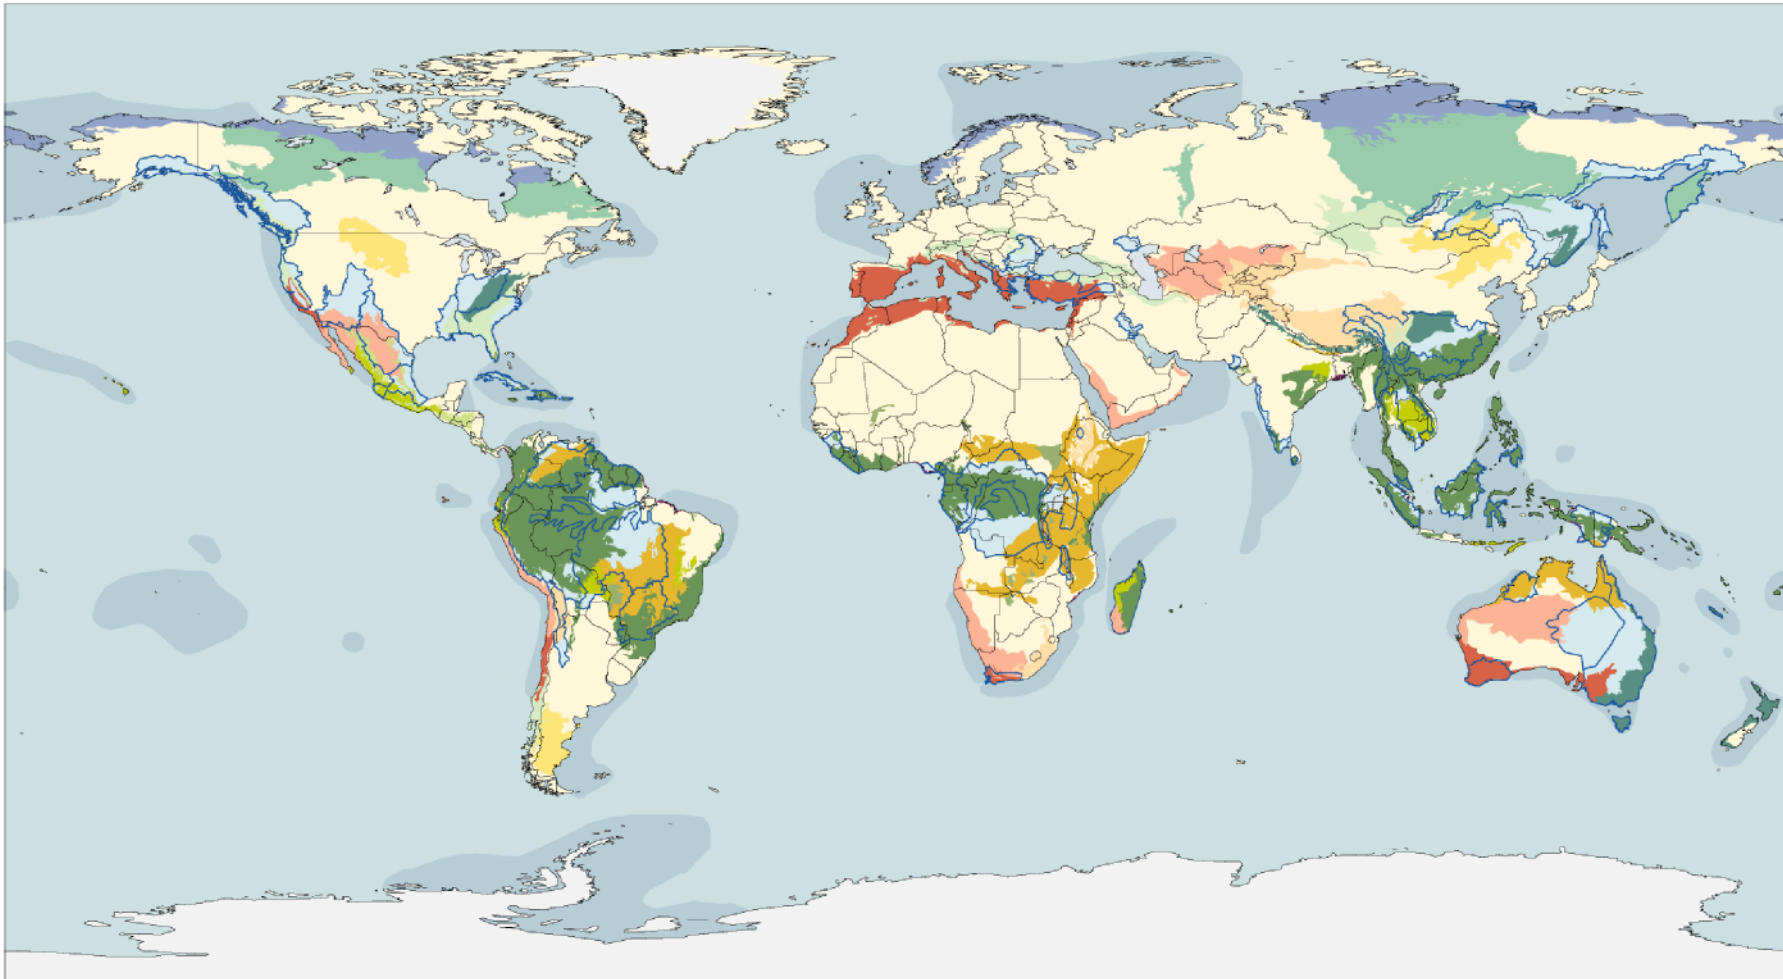

# The Global 200 Ecoregions

## Terrestrial Major Habitat Types

- Tropical & Subtropical Moist Broadleaf Forests
- Tropical & Subtropical Dry Broadleaf Forests
- Tropical & Subtropical Coniferous Forests
- Temperate Broadleaf & Mixed Forests
- Temperate Coniferous Forests
- Boreal Forests/Taiga
- Tropical & Subtropical Grasslands, Savannas & Shrublands

- Temperate Grasslands, Savannas & Shrublands
- Flooded Grasslands & Savannas
- Montane Grasslands & Shrublands
- Tundra
- Mediterranean Forests, Woodlands & Scrub
- Deserts & Xeric Shrublands
- Mangroves

- Marine Ecoregions
  - Freshwater Ecoregions
  - No Data
  - International Boundaries
  - Disputed Boundaries, Lines of control or alignment unconfirmed
- [Boundaries based on UN sources]*