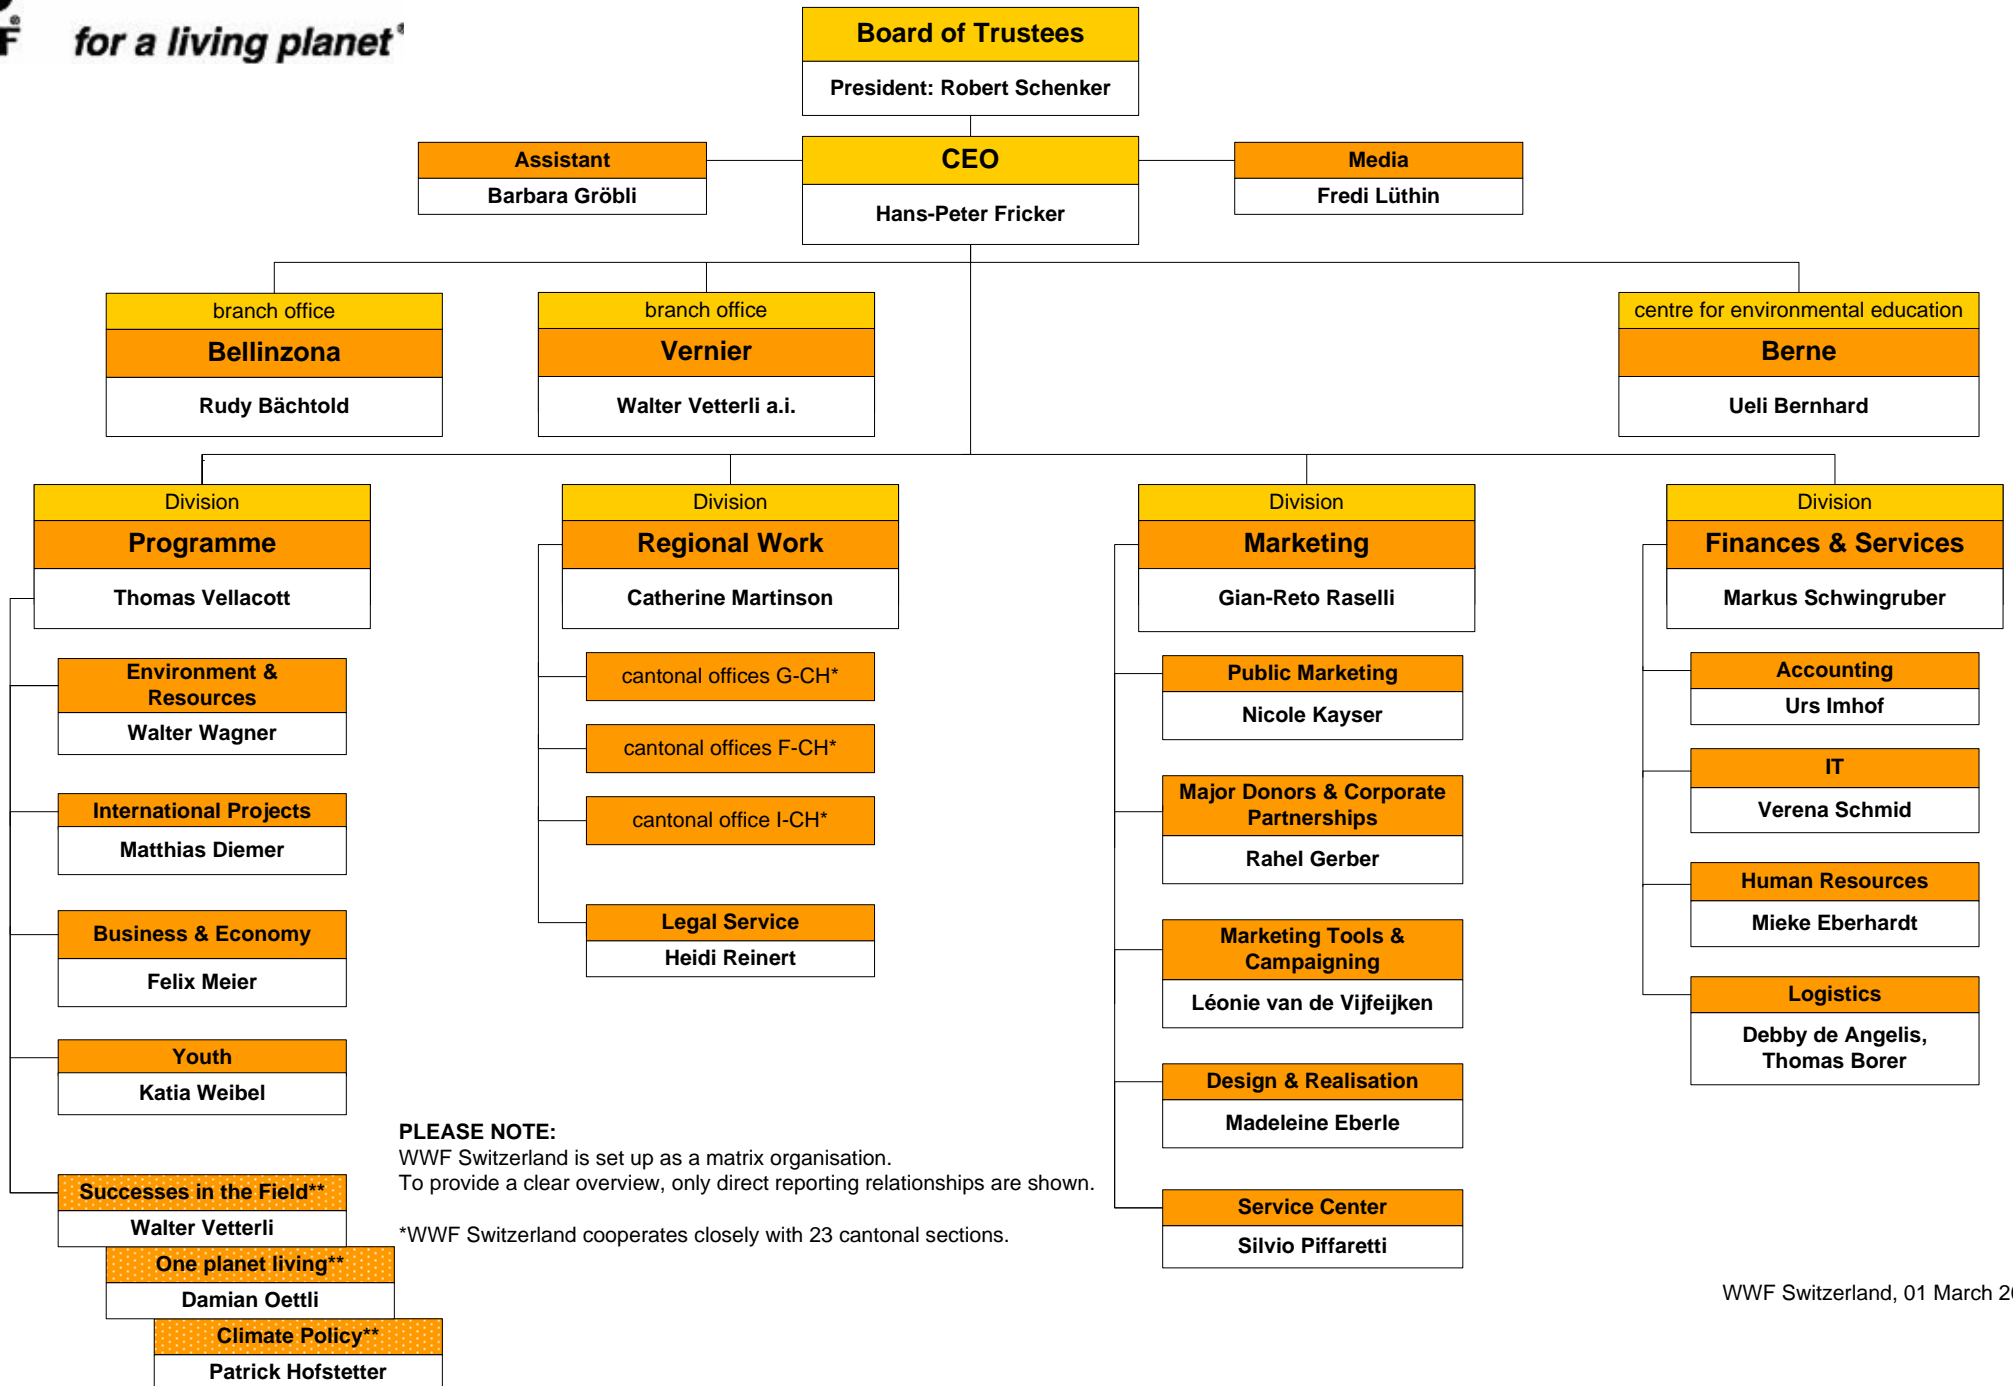

for a living planet¹

Organigramme WWF Switzerland

PLEASE NOTE:
WWF Switzerland is set up as a matrix organisation.
To provide a clear overview, only direct reporting relationships are shown.

*WWF Switzerland cooperates closely with 23 cantonal sections.